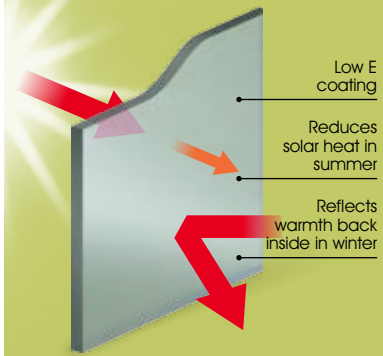

Affordable energy efficient glass with active insulation technology

Energy

Description

SmartGlass is a range of single glazed toughenable Low E products offering insulation and a choice of solar protection, with low reflectivity ideally suited to the demands of Australian residential applications. SmartGlass provides excellent performance and versatility for single glazed windows.

SmartGlass has been selected for Australian climate conditions to assist in achieving energy Star Ratings for home designs, whilst still capturing natural light and views. Manufactured using hardcoat Low E coating for excellent durability and ease of processing and handling.

Features and Benefits

- ◆ Low E insulation with a choice of solar protection performance for residential applications
- ◆ Provides a straight forward energy efficient alternative to ordinary glass
- ◆ Durable pyrolytic Low E coating ideal for single glazing
- ◆ Low reflectivity
- ◆ Can be toughened for Grade A Safety glass
- ◆ Suitable for most standard single glazed window frames

SmartGlass™

As you can see in this actual thermal image, SmartGlass reflects heat back into the room, helping keep occupants warm when it's cold outside.

Compare this to the ordinary glass window, where heat freely escapes to the outside.